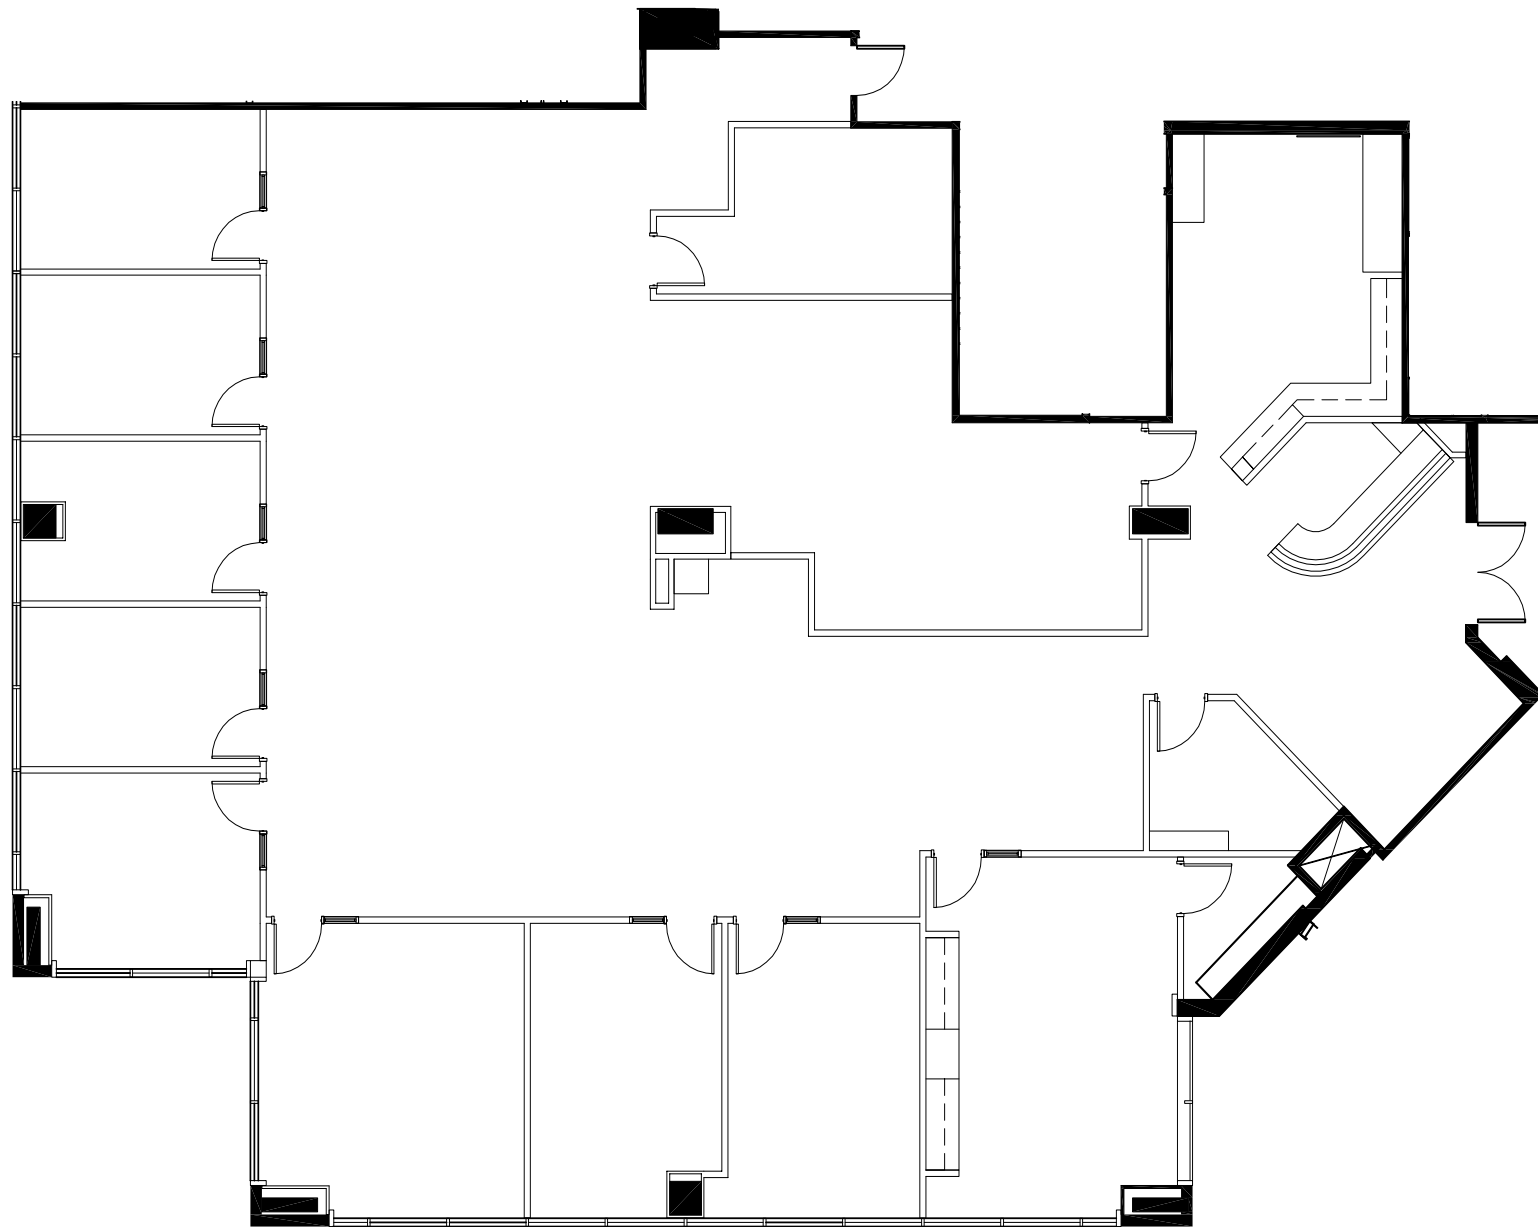

# Suite 100 ♦ 5,865 rsf

Kirk Rich, CCIM, SIOR  
Principal  
770 . 916 . 6112  
kirk.rich@avisonyoung.com

Jillian Bailey  
Associate  
404 . 865 . 3678  
jillian.bailey@avisonyoung.com