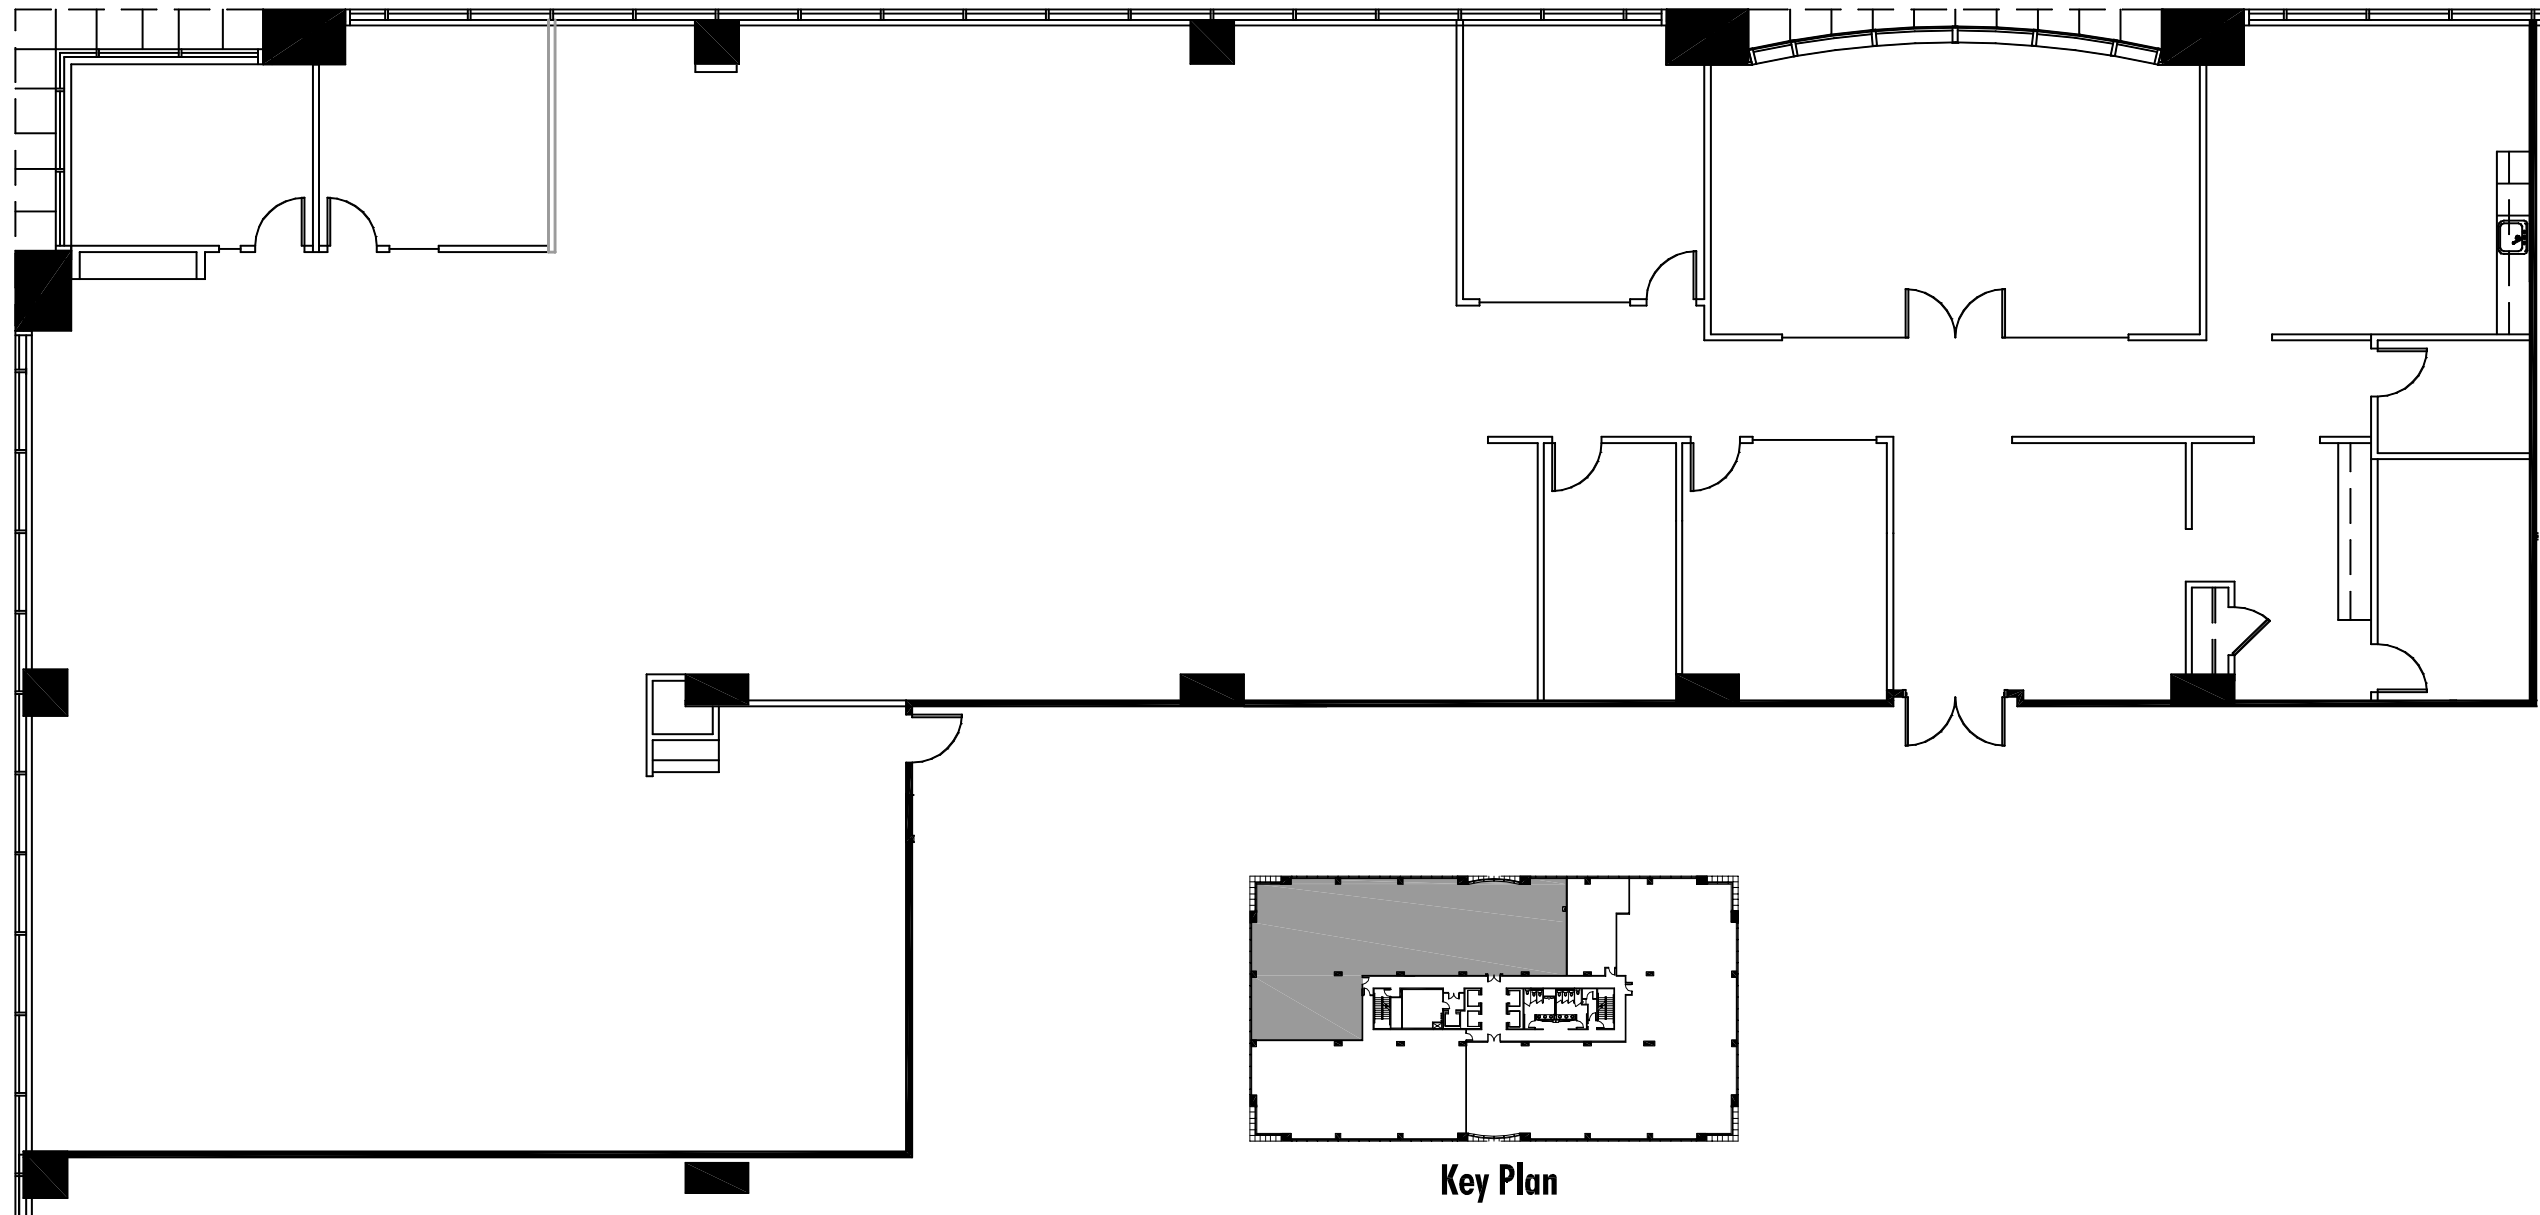

9·0·0
Ashwood

Suite 450 ♦ 5,595 rsf

Kirk Rich, CCIM, SIOR
Principal
770 . 916 . 6112
kirk.rich@avisonyoung.com

Jillian Bailey
Associate
404 . 865 . 3678
jillian.bailey@avisonyoung.com