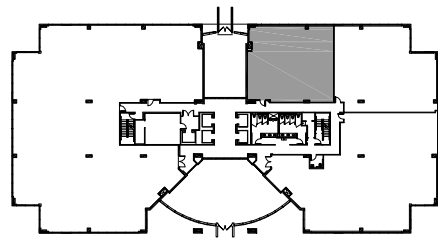

Suite 250 ♦ 2,293 rsf

Key Plan

Kirk Rich, CCIM, SIOR
Principal
770 . 916 . 6112
kirk.rich@avisonyoung.com

Jillian Bailey
Associate
404 . 865 . 3678
jillian.bailey@avisonyoung.com