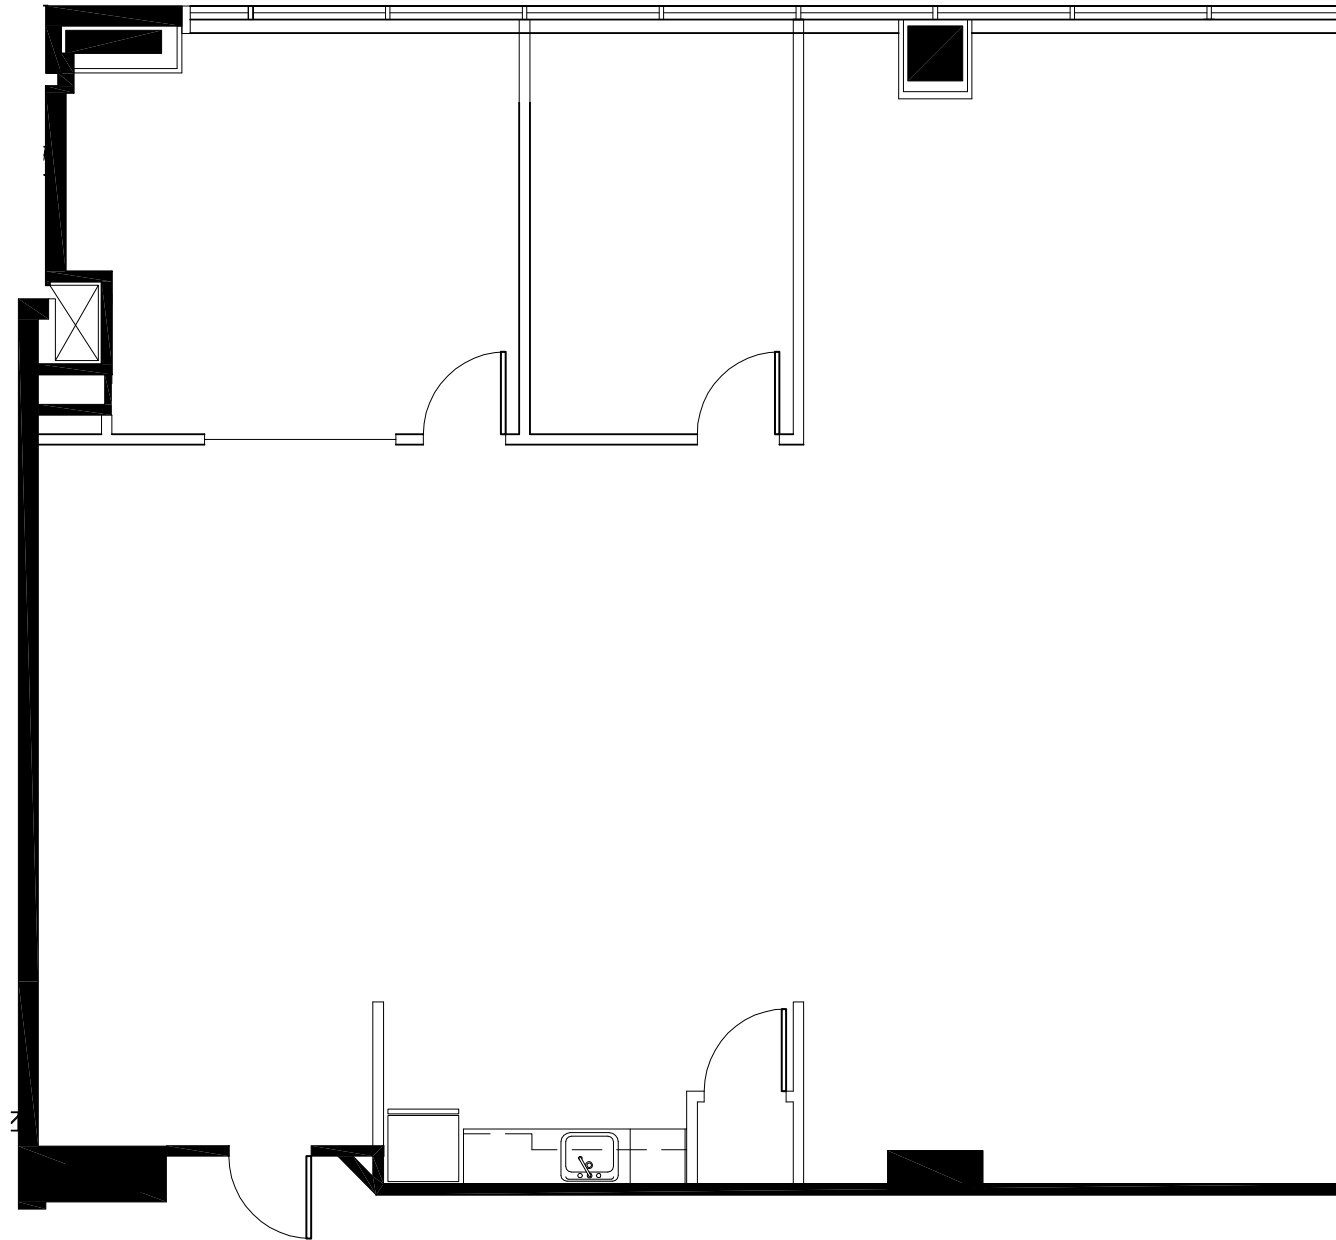

Suite 250 ♦ 2,293 rsf

Key Plan

Kirk Rich, CCIM, SIOR
Principal
770 . 916 . 6112
kirk.rich@avisonyoung.com

Jillian Bailey
Associate
404 . 865 . 3678
jillian.bailey@avisonyoung.com