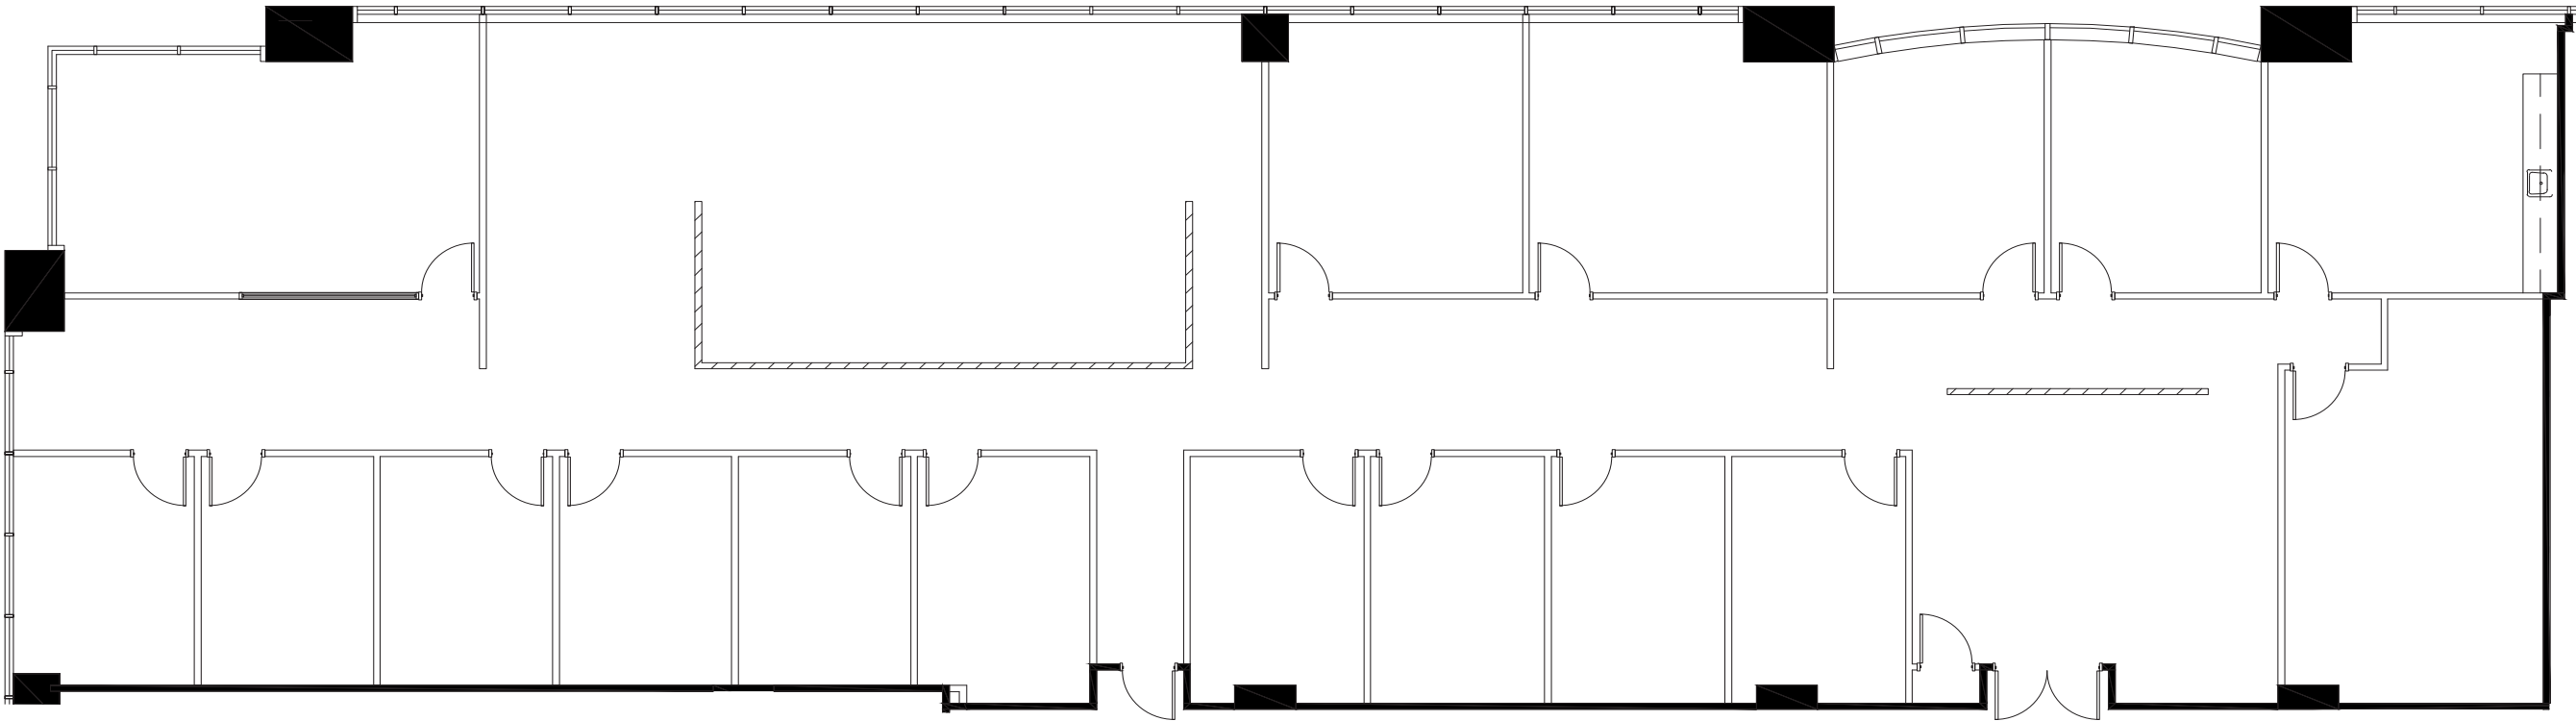

# Suite 350 ♦ 6,995 rsf

Key Plan

Kirk Rich, CCIM, SIOR  
Principal  
770 . 916 . 6112  
kirk.rich@avisonyoung.com

Jillian Bailey  
Associate  
404 . 865 . 3678  
jillian.bailey@avisonyoung.com