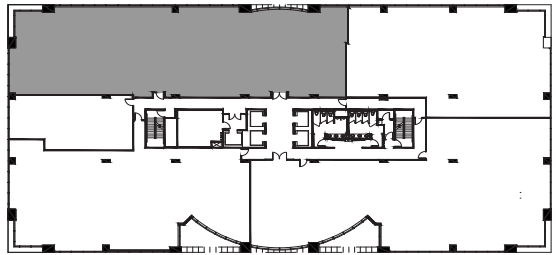

# Suite 350 ♦ 6,995 rsf

Key Plan

Kirk Rich, CCIM, SIOR  
Principal  
770 . 916 . 6112  
kirk.rich@avisonyoung.com

Jillian Bailey  
Associate  
404 . 865 . 3678  
jillian.bailey@avisonyoung.com