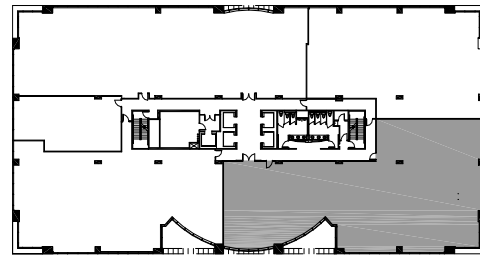

# Suite 300 ♦ 7,225 rsf

Key Plan

Kirk Rich, CCIM, SIOR  
Principal  
770 . 916 . 6112  
kirk.rich@avisonyoung.com

Jillian Bailey  
Associate  
404 . 865 . 3678  
jillian.bailey@avisonyoung.com