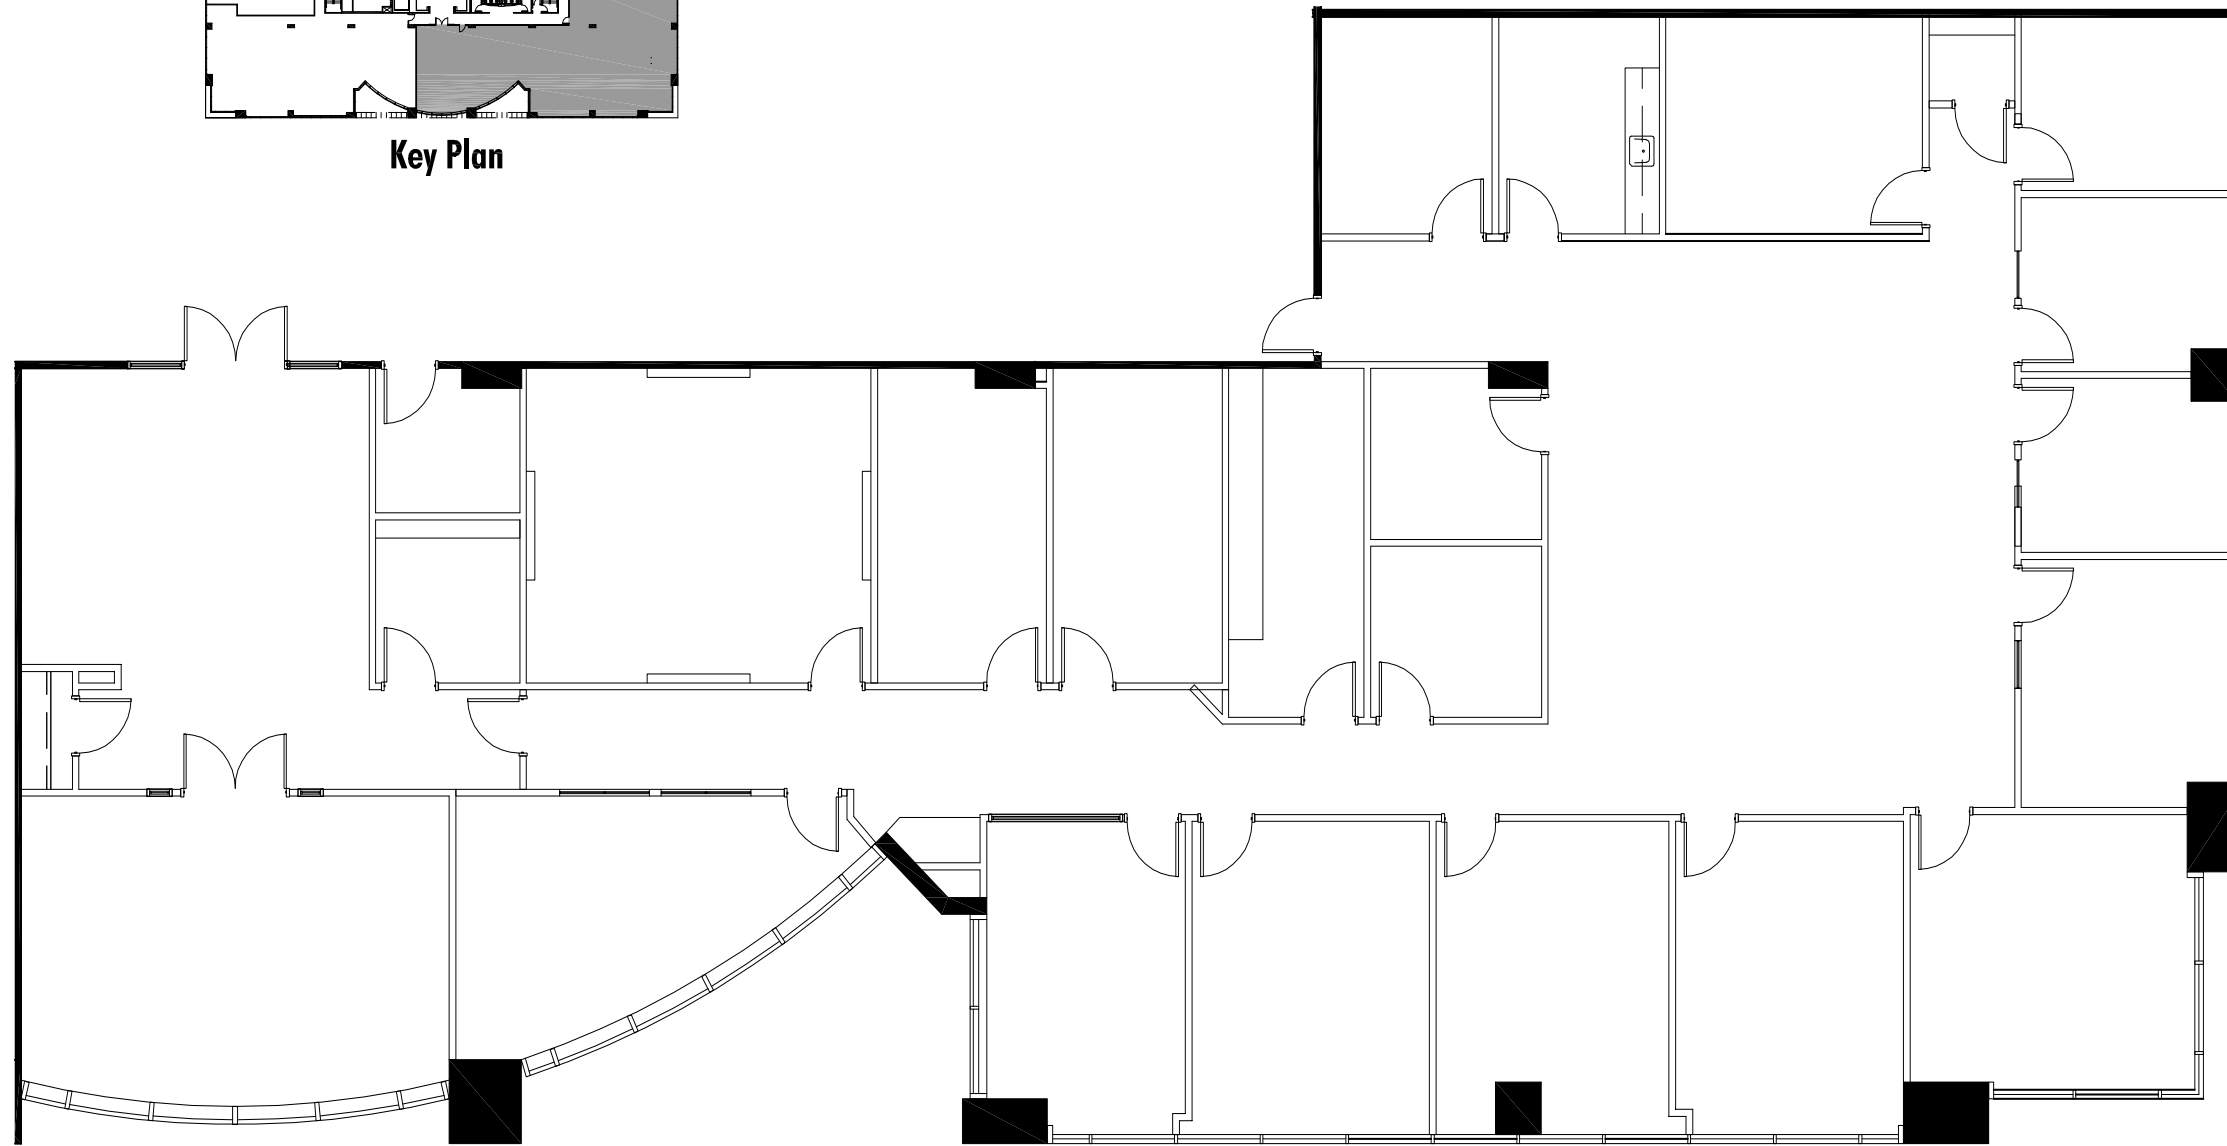

# Suite 300 ♦ 7,225 rsf

Key Plan

Kirk Rich, CCIM, SIOR  
Principal  
770 . 916 . 6112  
kirk.rich@avisonyoung.com

Jillian Bailey  
Associate  
404 . 865 . 3678  
jillian.bailey@avisonyoung.com