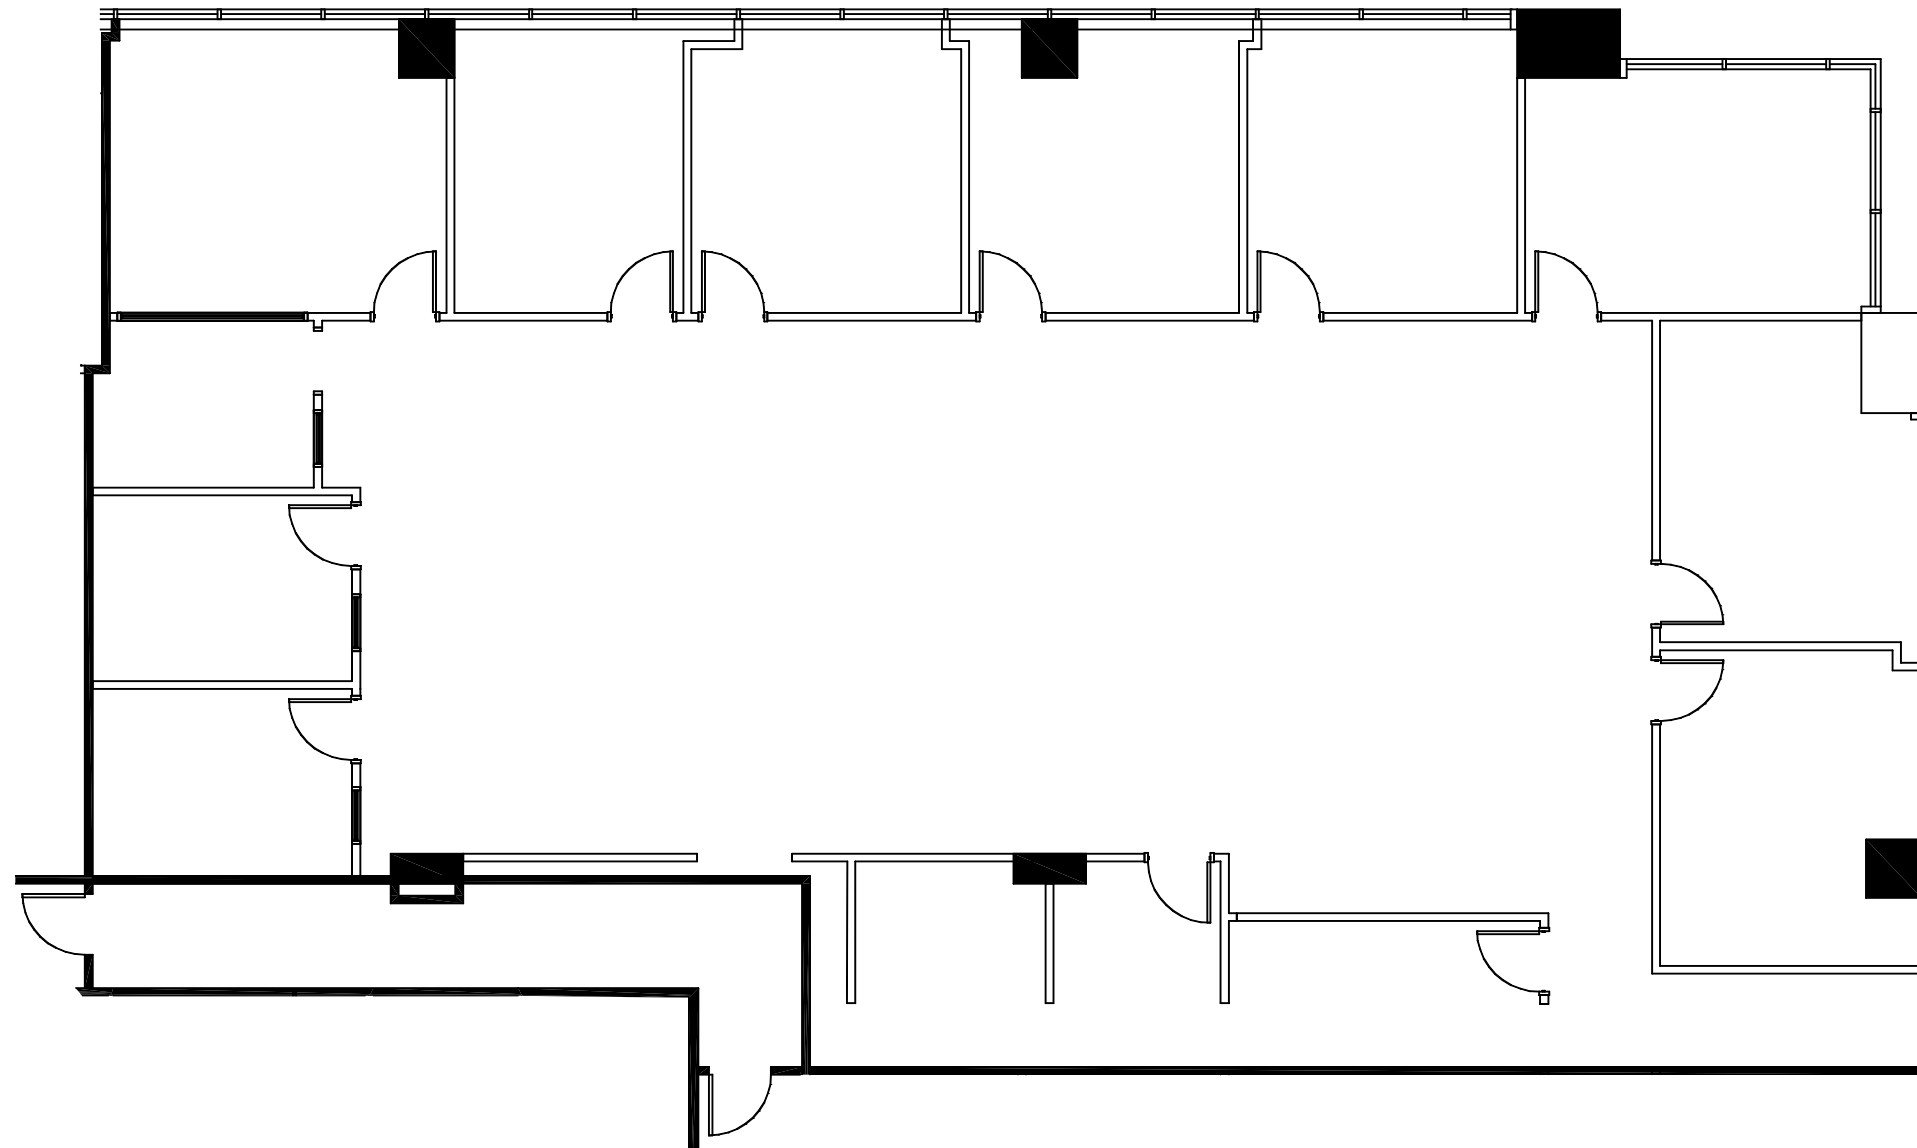

Suite 340 ♦ 5,162 rsf

Key Plan

Kirk Rich, CCIM, SIOR
Principal
770 . 916 . 6112
kirk.rich@avisonyoung.com

Jillian Bailey
Associate
404 . 865 . 3678
jillian.bailey@avisonyoung.com